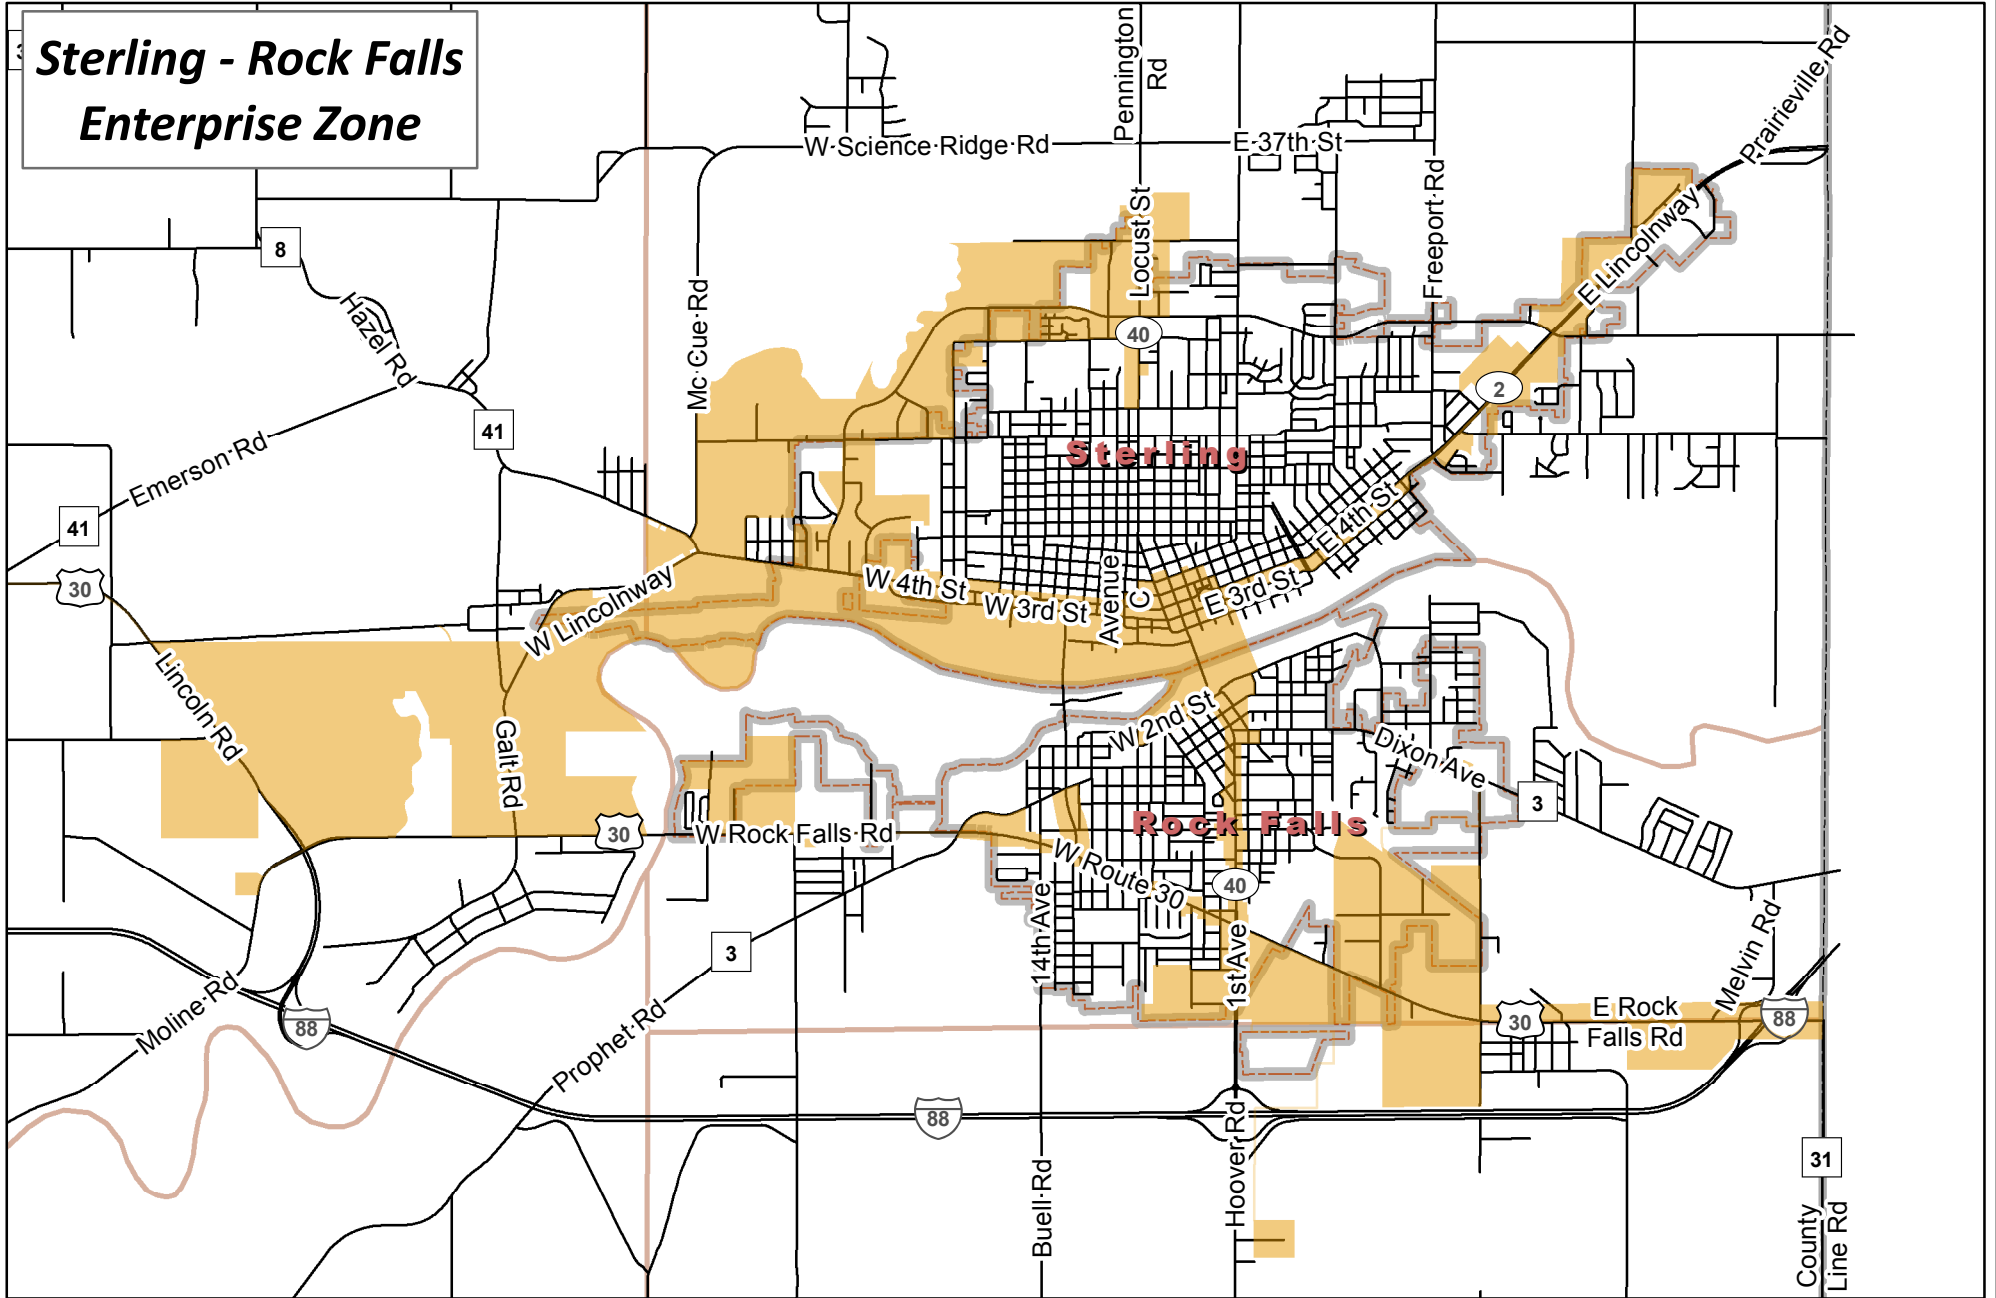

Sterling - Rock Falls Enterprise Zone

Lauren Lee
GIS Office
Whiteside County
ESRI - ArcGIS
Date 1/29/2018

Whiteside County GIS

These maps have been drawn for assessment purposes only. No liability is assumed by Whiteside County for their use by any person(s) for any purpose(s) other than assessment purposes.

- Legend**
- Ezone Whiteside Carroll
 - City Limits
 - Political Townships