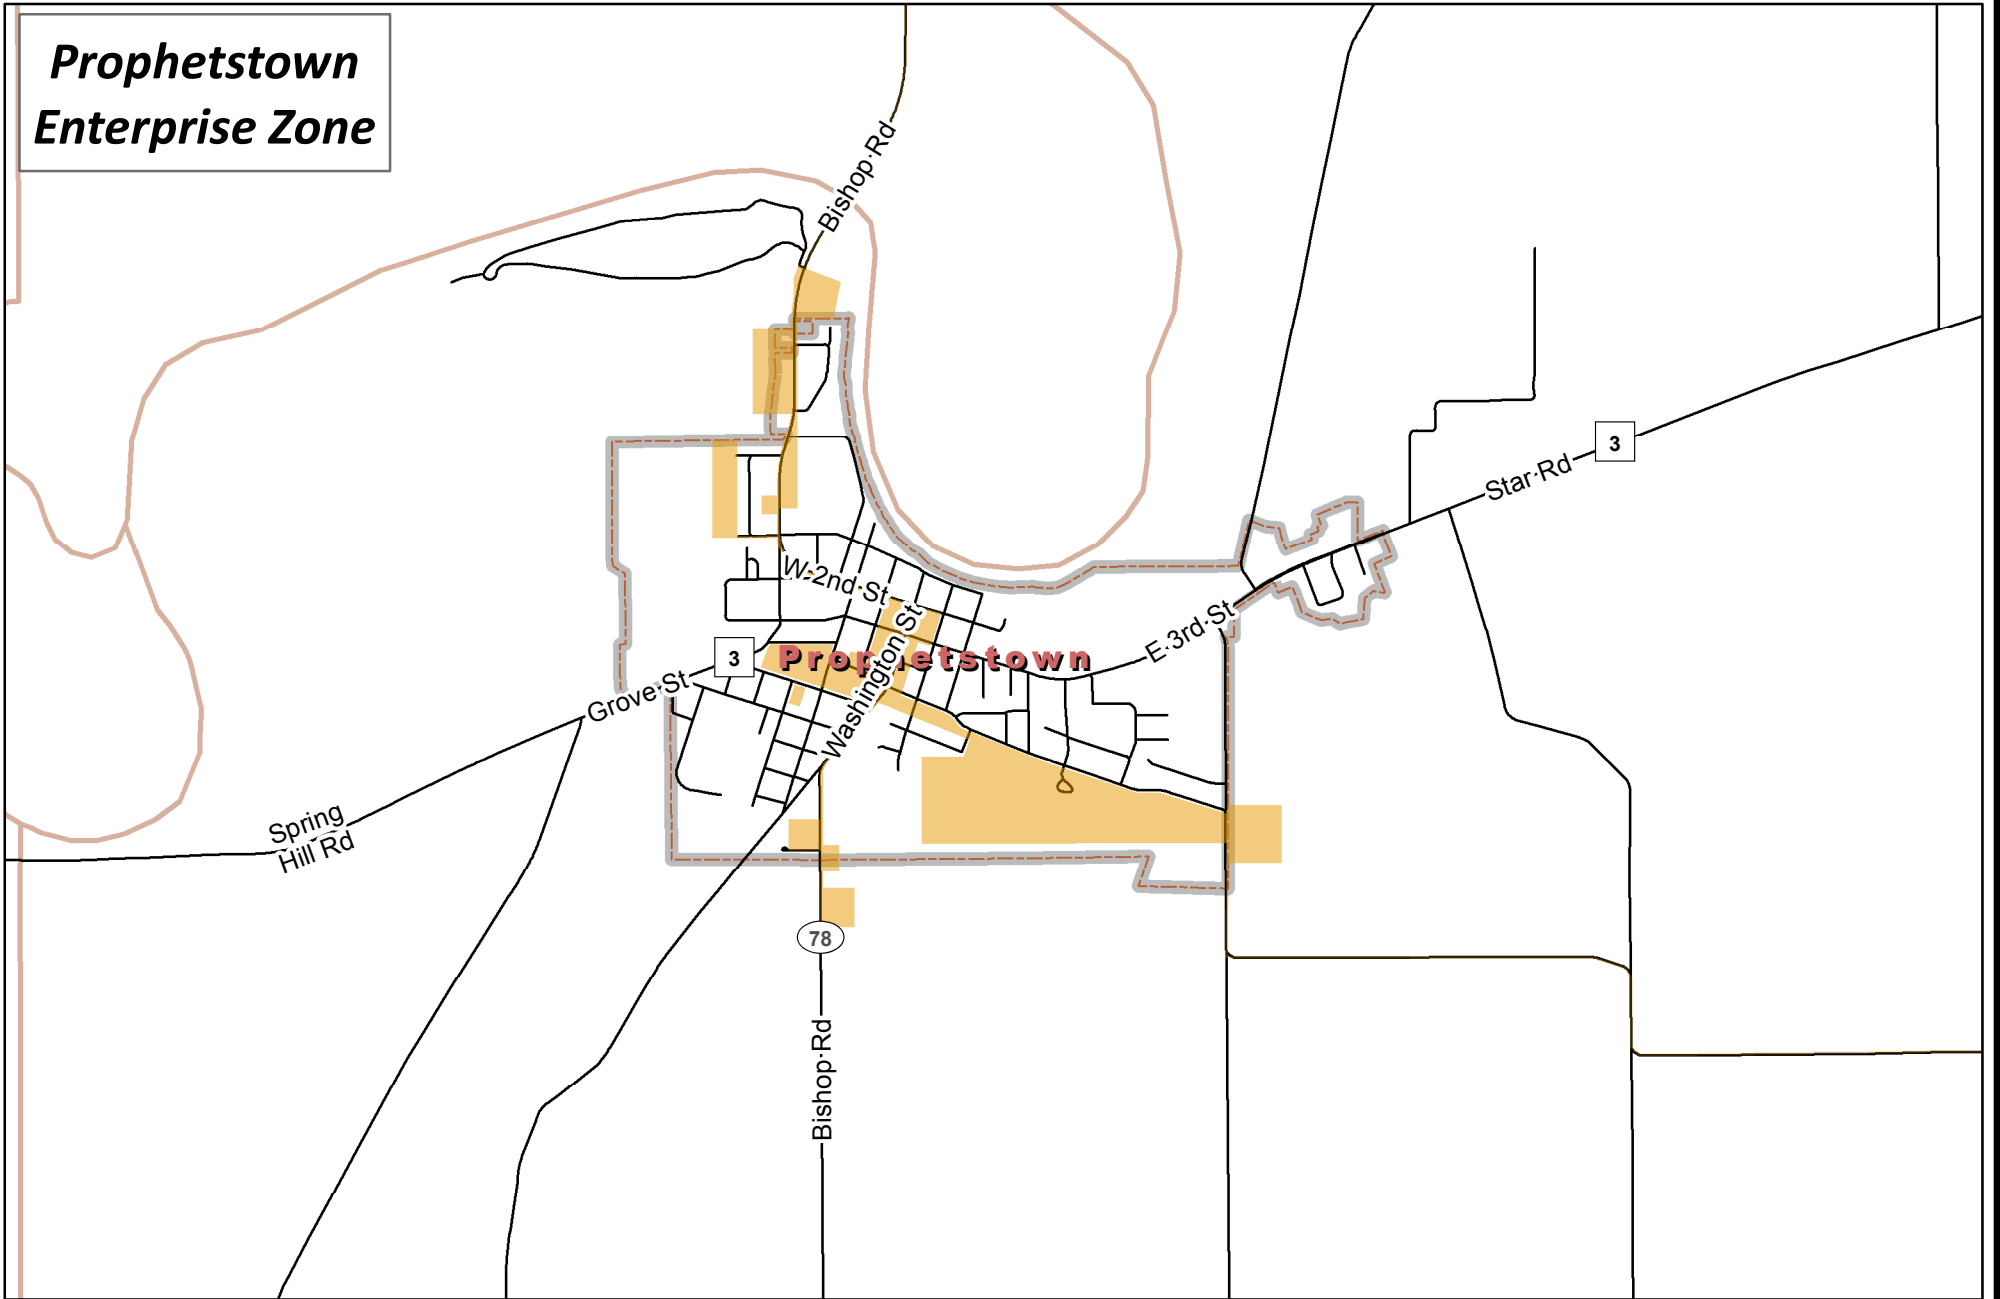

Prophetstown Enterprise Zone

0 500 1,000 2,000 3,000 4,000 Feet

Lauren Lee
GIS Office
Whiteside County
ESRI - ArcGIS
Date 1/29/2018

Whiteside County GIS

These maps have been drawn for assessment purposes only. No liability is assumed by Whiteside County for their use by any person(s) for any purpose(s) other than assessment purposes.

Legend

- EzoneWhitesideCarroll
- City Limits
- Political Townships