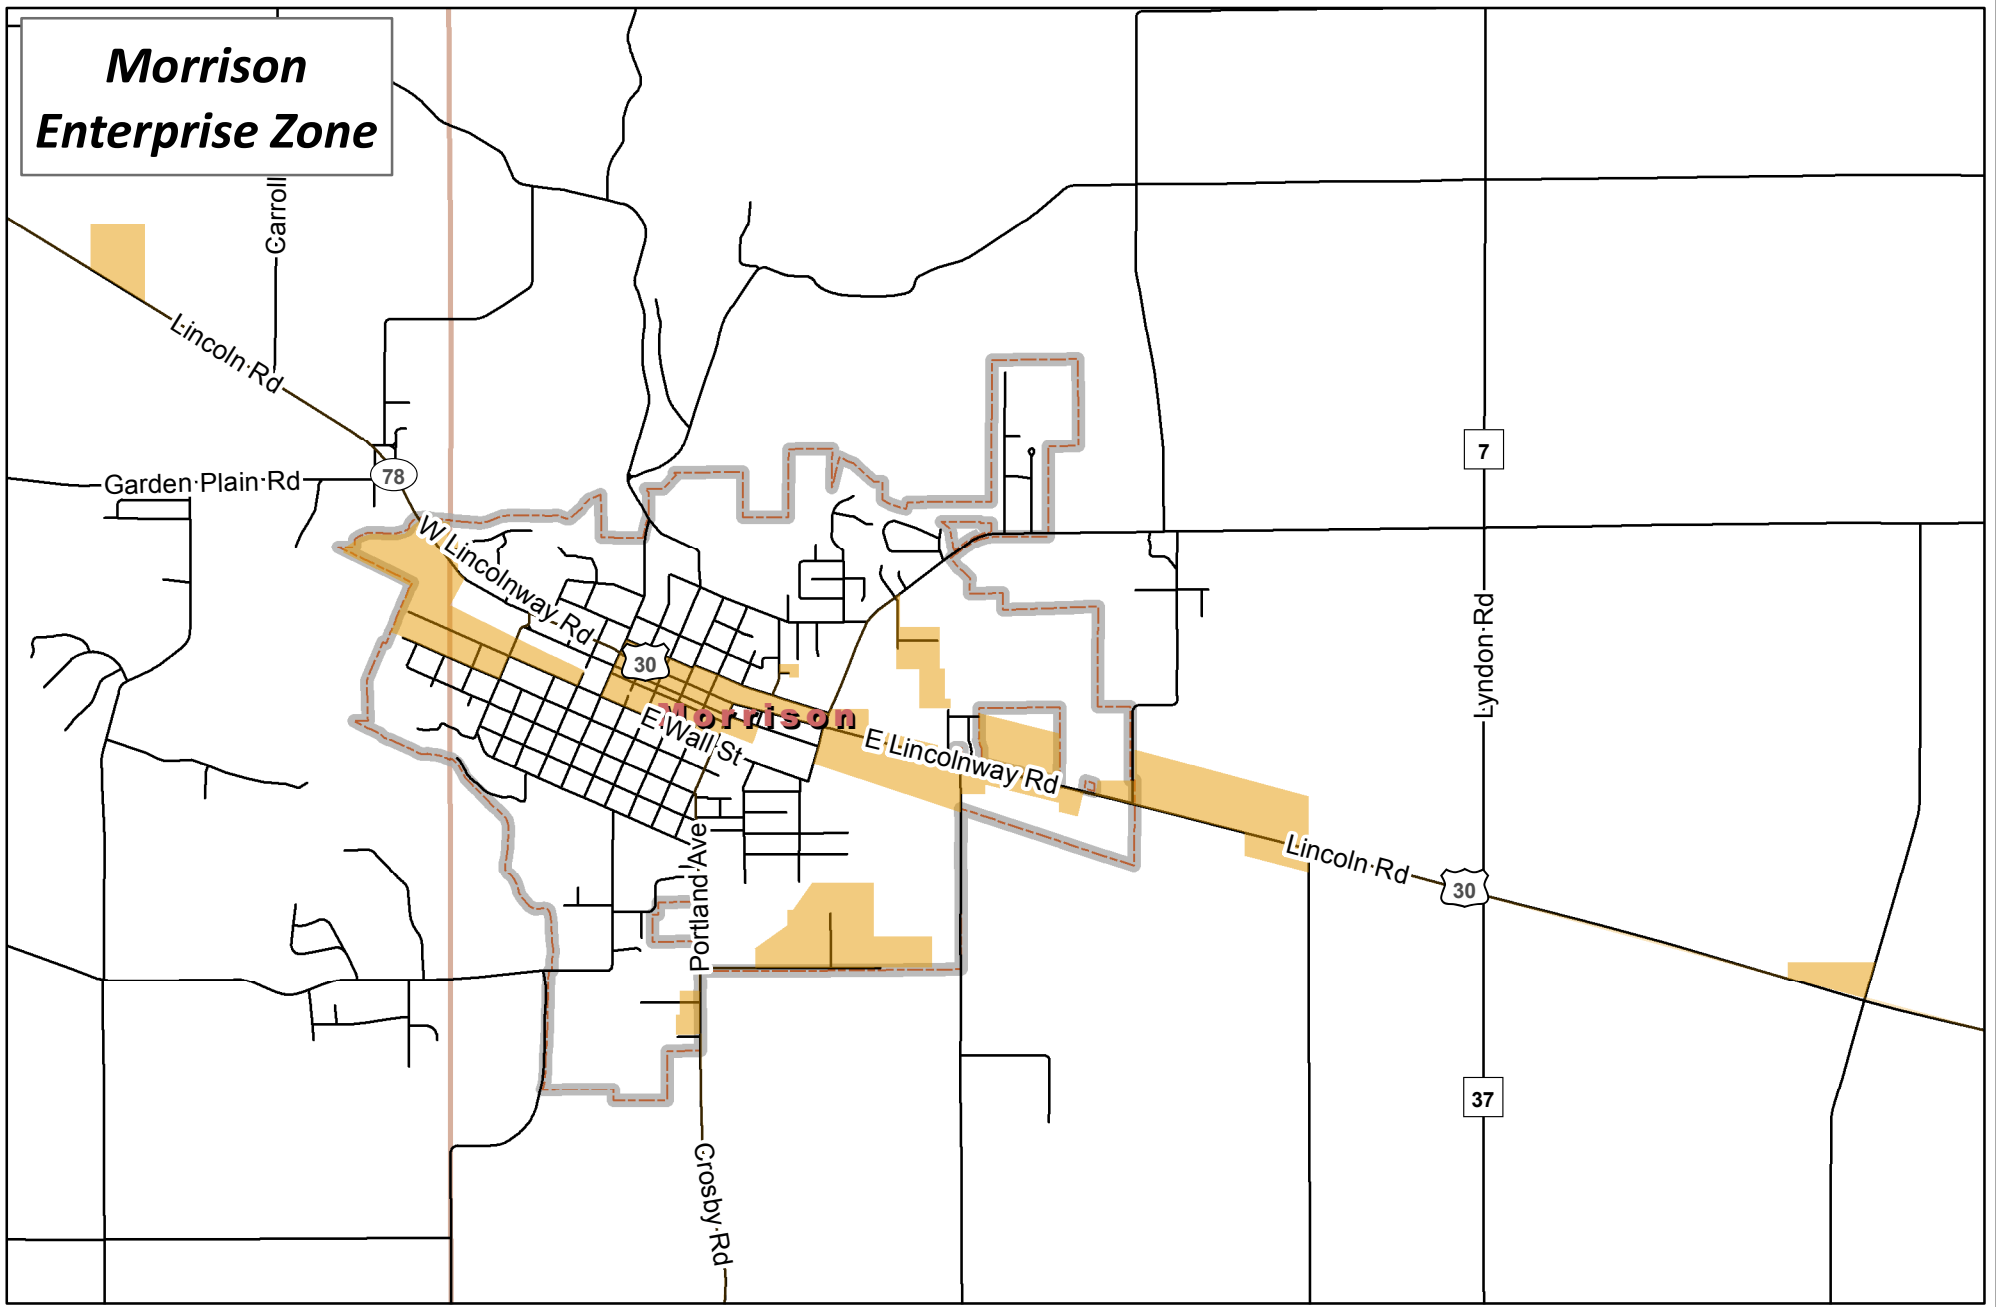

Morrison Enterprise Zone

Lauren Lee
GIS Office
Whiteside County
ESRI - ArcGIS
Date 1/29/2018

Whiteside County GIS

These maps have been drawn for assessment purposes only. No liability is assumed by Whiteside County for their use by any person(s) for any purpose(s) other than assessment purposes.

Legend

- EzoneWhitesideCarroll
- City Limits
- Political Townships