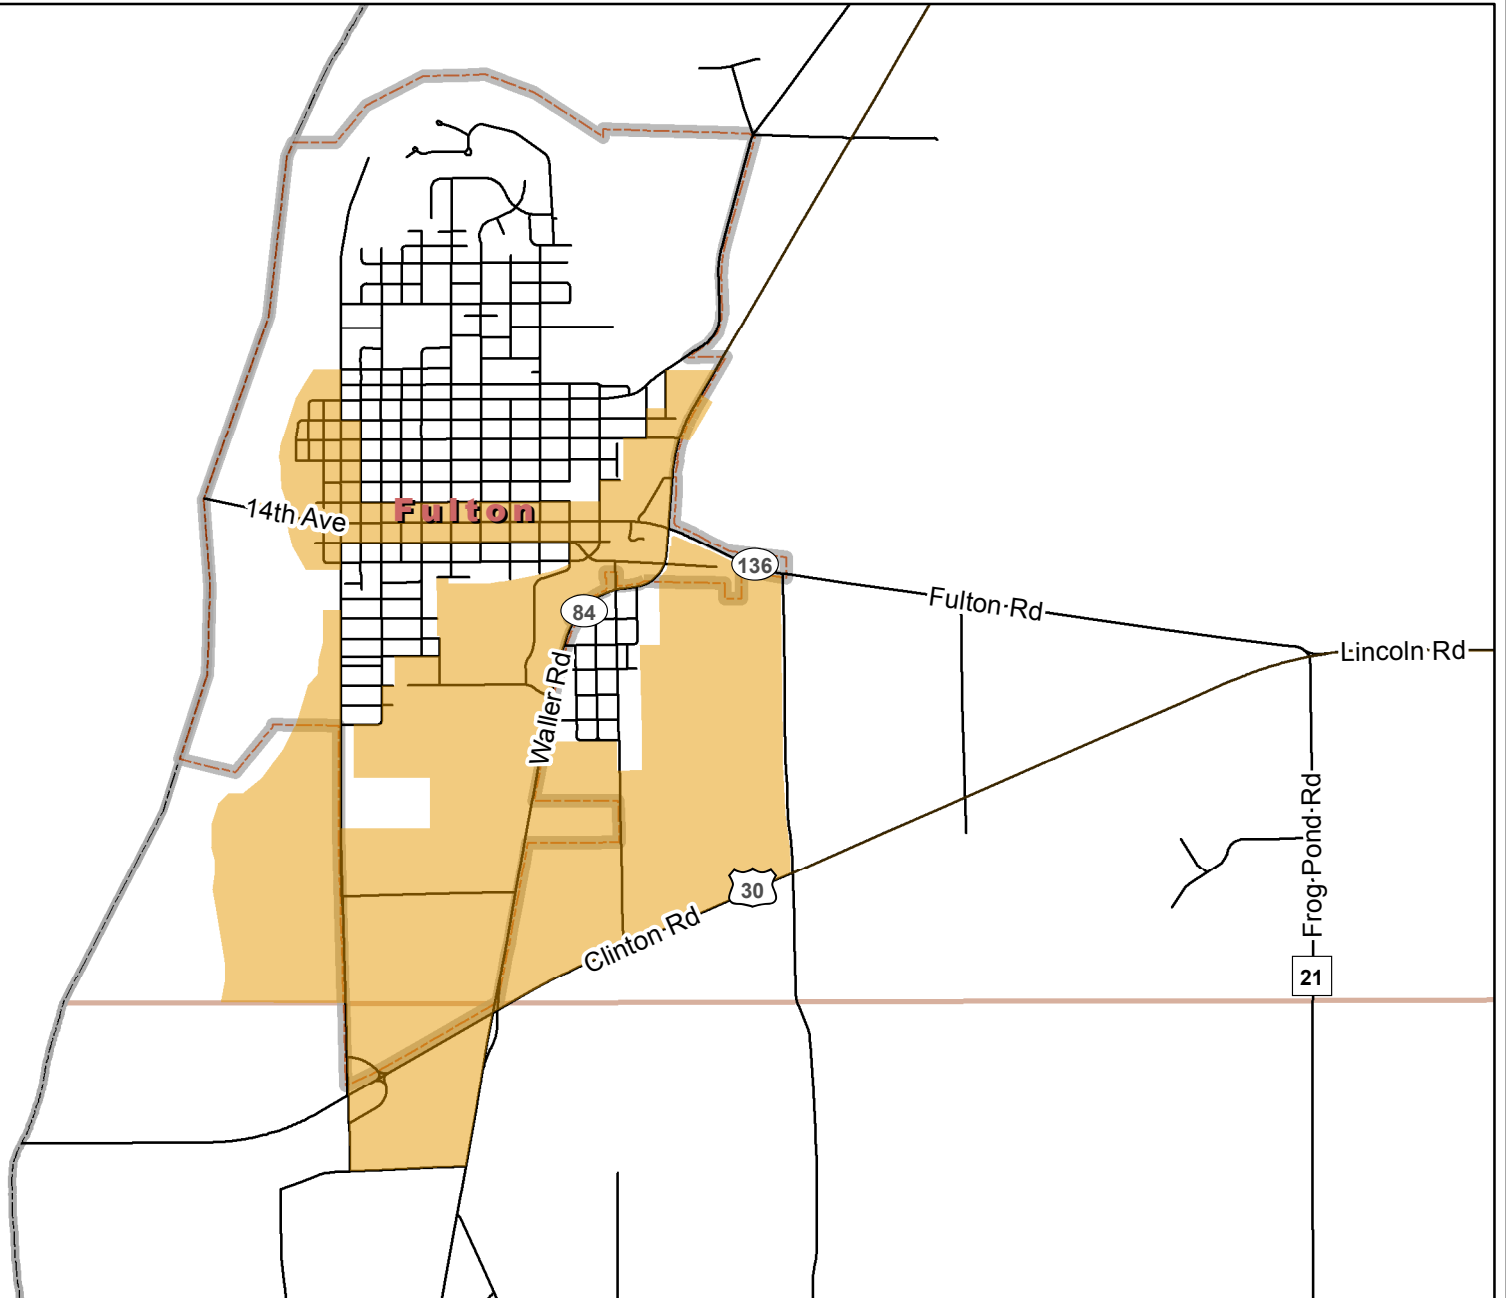

Fulton Enterprise Zone

Lauren Lee
GIS Office
Whiteside County
ESRI - ArcGIS
Date 1/29/2018

Whiteside County GIS

These maps have been drawn for assessment purposes only. No liability is assumed by Whiteside County for their use by any person(s) for any purpose(s) other than assessment purposes.

Legend

- EzoneWhitesideCarroll
- City Limits
- Political Townships